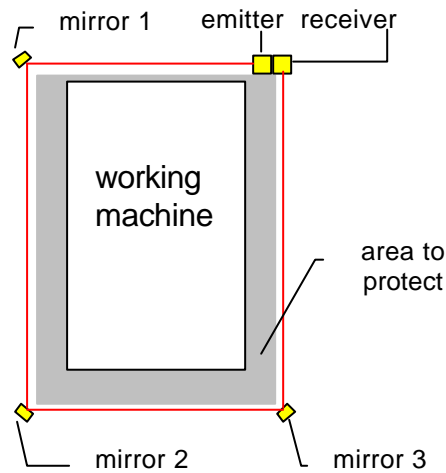

APPLICATION:

This mirror series was created to meet any protection needs were it is necessary to realise achieve surrounding protection.

Thanks to easy installation and excellent performances, this product is extremely versatile and suits the most varied applications.

It is possible to use these mirrors with the F3S-A, F3S-B, F3SN safety light curtain and E3FS photoelectric switches series.

Typically it is used to protect an area with only one light curtain as shown in figure below.

Please make sure the person operating the Safety Light Curtain, mirror and other accessories is knowledgeable about the machine on which it is installed.

A qualified person, as determined by local regulations, must confirm that installation, inspection and maintenance are implemented correctly. Read the instruction manual of the Safety Sensor carefully prior installation.

TECHNICAL DETAILS:

- Iron painted case RAL1024
- Reduction of detection distance for each mirror: ~ 8-15%
- 2 x M8 mounting brackets
- Easy installation.

MAINTENANCE:

For cleaning please wet the mirror surface using appropriate cleansing.

Do not use solvent to clean the mirror or its housing.

The interval of cleaning depends on the particular application and conditions in which the safety light curtain is installed.

Please check the instruction manual for safety light curtain in addition.