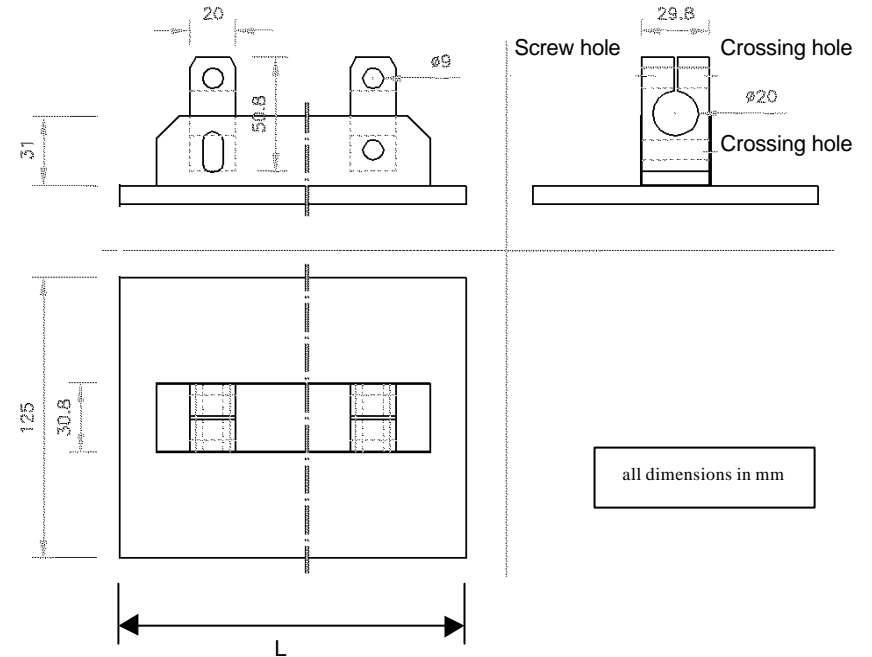

TECHNICAL DETAILS:

- Iron painted case RAL1024
- Reduction of detection distance for each mirror: ~ 8-15%
- 2 x M8 mounting brackets
- Easy installation.

MAINTENANCE:

For cleaning please wet the mirror surface using appropriate cleansing.

OVERALL DIMENSIONS:

MODELS	L (mm ± 4)	PROTECTION HEIGHT OF SENSOR
F39-MDG0001	150	E3FS Safety single beam
F39-MDG0310	360	All F3S up to 310mm height
F39-MDG0460	510	All F3S up to 460mm height
F39-MDG0607	657	All F3S up to 607mm height
F39-MDG0750	800	All F3S up to 750mm height
F39-MDG0907	957	All F3S up to 907mm height
F39-MDG1057	1107	All F3S up to 1057mm height
F39-MDG1207	1257	All F3S up to 1207mm height
F39-MDG1357	1407	All F3S up to 1357mm height
F39-MDG1500	1550	All F3S up to 1500mm height
F39-MDG1657	1707	All F3S up to 1657mm height